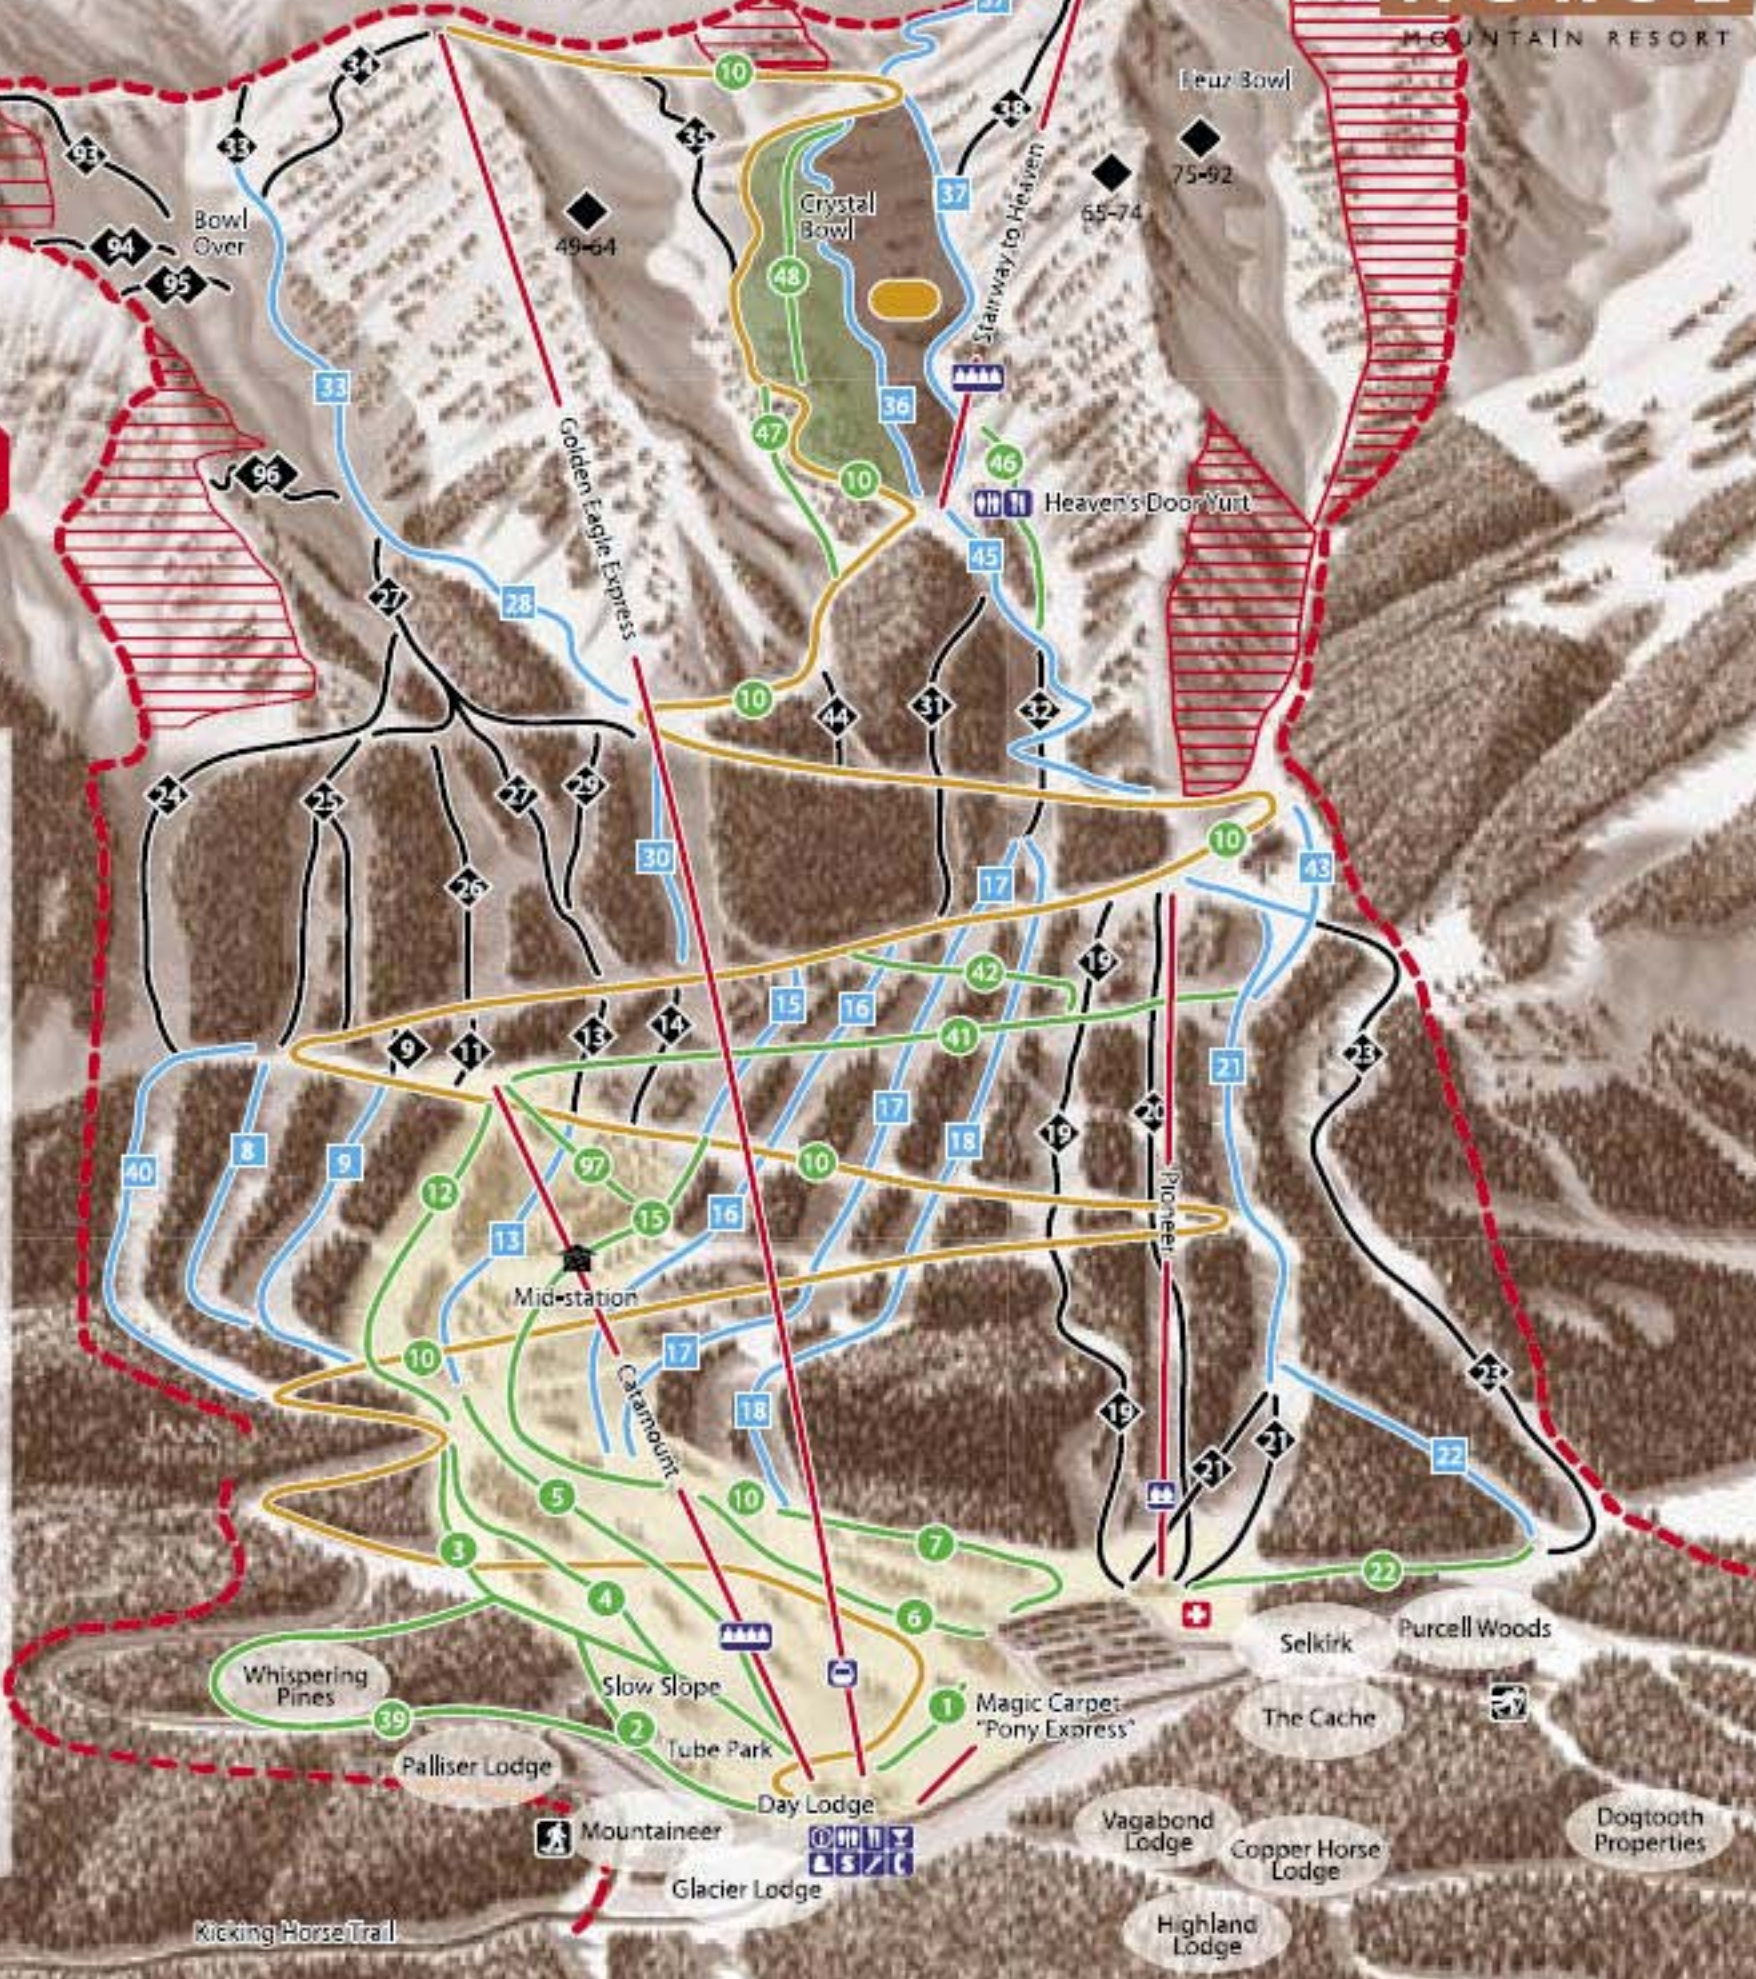

KICKING HORSE MOUNTAIN RESORT

Terminator Peak 7,900'

Eagle's Eye Restaurant 7,700'

Blue Heaven 8,033'

AVALANCHE CLOSURE SIGNS

CLOSED
Do Not Proceed Beyond Stop Point Unless Told to Do So

OPEN
Proceed with Caution
Base Over Edge and Beams
BE SAFE

- Beginner Skiing Area
 - Intermediate Skiing Area
 - Slow Skiing Zone
 - Area Boundary
 - Permanently Closed Area High Avalanche Hazard
 - Beginner Runs
 - Intermediate Runs
 - ◆ Advanced Runs
 - ◆◆ Expert Runs
 - Longest Run 10 km (It's A Ten)
 - Terrain Park
 - ⚡ Snowshoe Trailhead
 - ⚡ X-Country Trailhead
- Vertical:** 4133 ft/1260 m
Top Elevation: 8033 ft/2450 m
Base Elevation: 3900 ft/1190 m
Terrain: 2750 acres
3 Alpine Bowls, 70 Inbound Chutes
Number of Marked Runs: 106
Average Snowfall: 300" (762 cm)